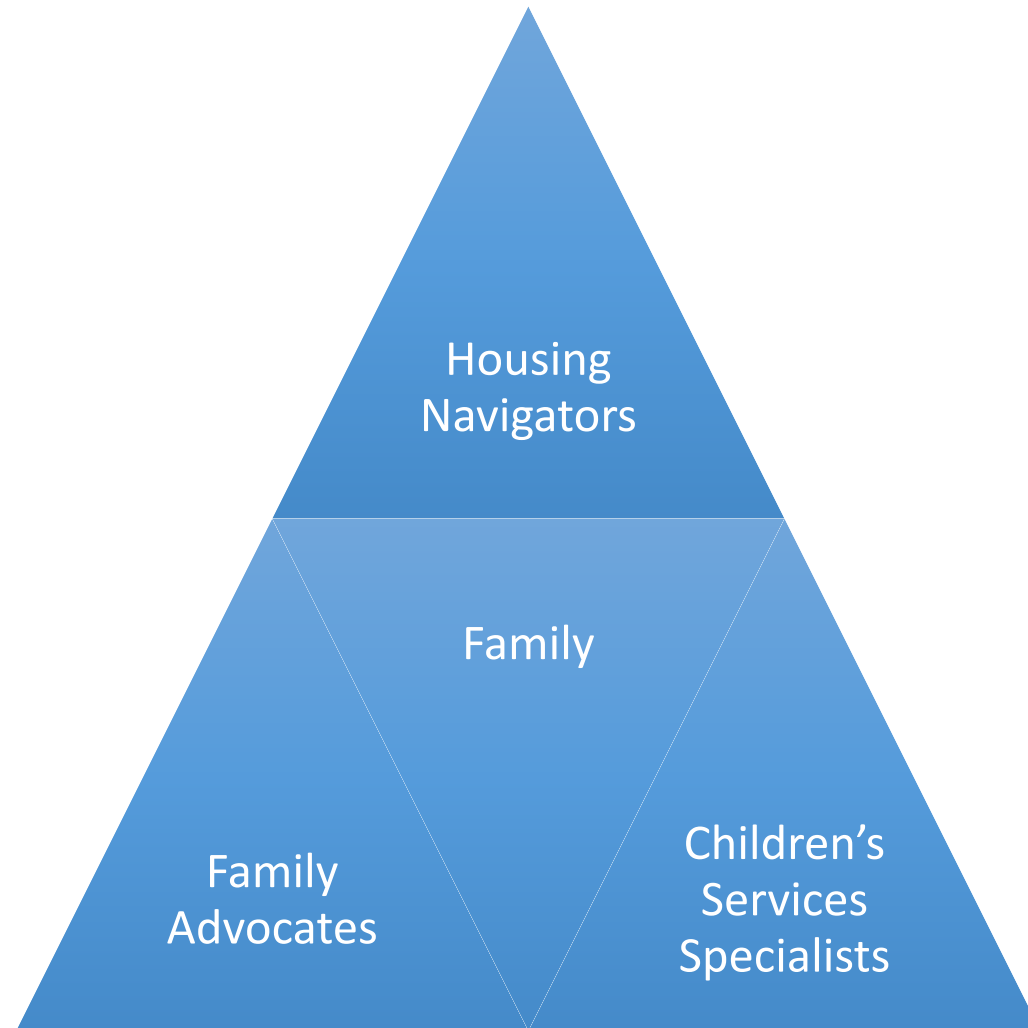

Our Mission

To prevent and end homelessness for families with children in the communities we serve through housing, resources and opportunity.

Our Vision

Every family has a safe and affordable place to call home, where parents and children thrive in school, at work and in their community and can achieve their goals and dreams.

info@solidgroundmn.org | www.solidgroundmn.org

Our Values

Person-Centered

Equity, Inclusion & Access

Integrity

Community

What we do

We use an innovative TEAM approach to support the whole family:

info@solidgroundmn.org | www.solidgroundmn.org

SOLID GROUND PROGRAMS

- **Prevention:** 1-3 months of financial assistance for rental arrears, utilities and/or deposit.
- **Rapid Rehousing:** Scattered-site, shorter term (6-24 mths) rental assistance and services.
- **Transitional Housing:** Scattered-site or site-based rental assistance and services for up to 36 months. Typically designed for those with domestic violence, substance abuse or youth.
- **Permanent Supportive Housing:** No time limit; families stay as long as they need. Typically designed for those with disabilities (i.e. mental illness) and histories of chronic homelessness.

Our programs work !

- ❑ Served 342 families and 841 individuals (233 were residents of Washington County).
- ❑ 66% (528) are children
- ❑ Sixty-six percent (66%) of adults and children served by Solid Ground identified as Black, Indigenous or Persons of Color (BIPOC), primarily African American (53%).
- ❑ 157 Families in Washington County with Prevention Funding
- ❑ Capital Campaign 6.6 Total, 4.1 for East Metro Place (\$3,485,750 or 85%)